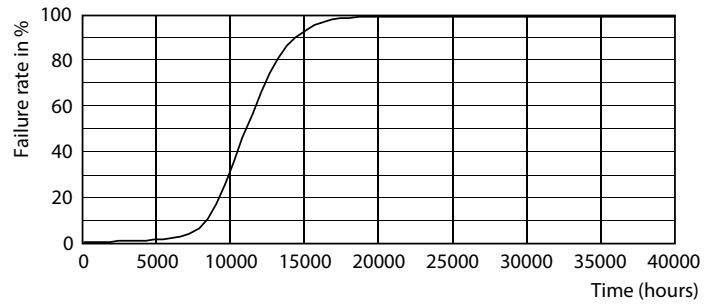

Lámparas LED Essential

Lifetime

10K

10K