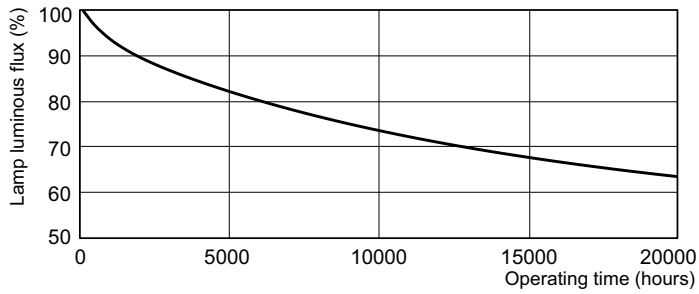

Colores estándares TL-D

Lifetime

LDLM_TL-DSTD_0001-Lumen maintenance diagram