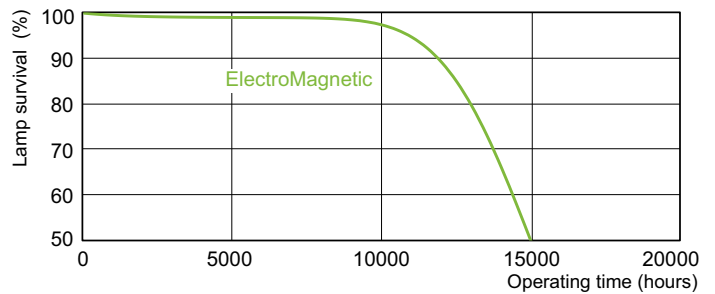

Datos fotométricos

LDPB_TL-DSTD_33-640_0001-Spectral power distribution B/W

LDPO_TL-DSTD_33-640_0001-Spectral power distribution Colour

Lifetime

LDLE_TL-DSTD_0001-Life expectancy diagram

LDLE_TL-DSTD_0002-Life expectancy diagram