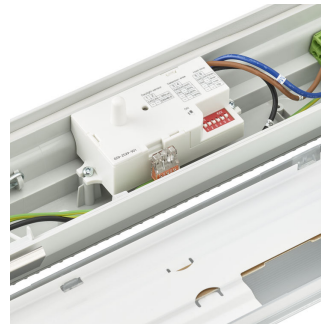

CoreLine waterproof G2 (WT120C
G2),MDU, Motion Detection Unit